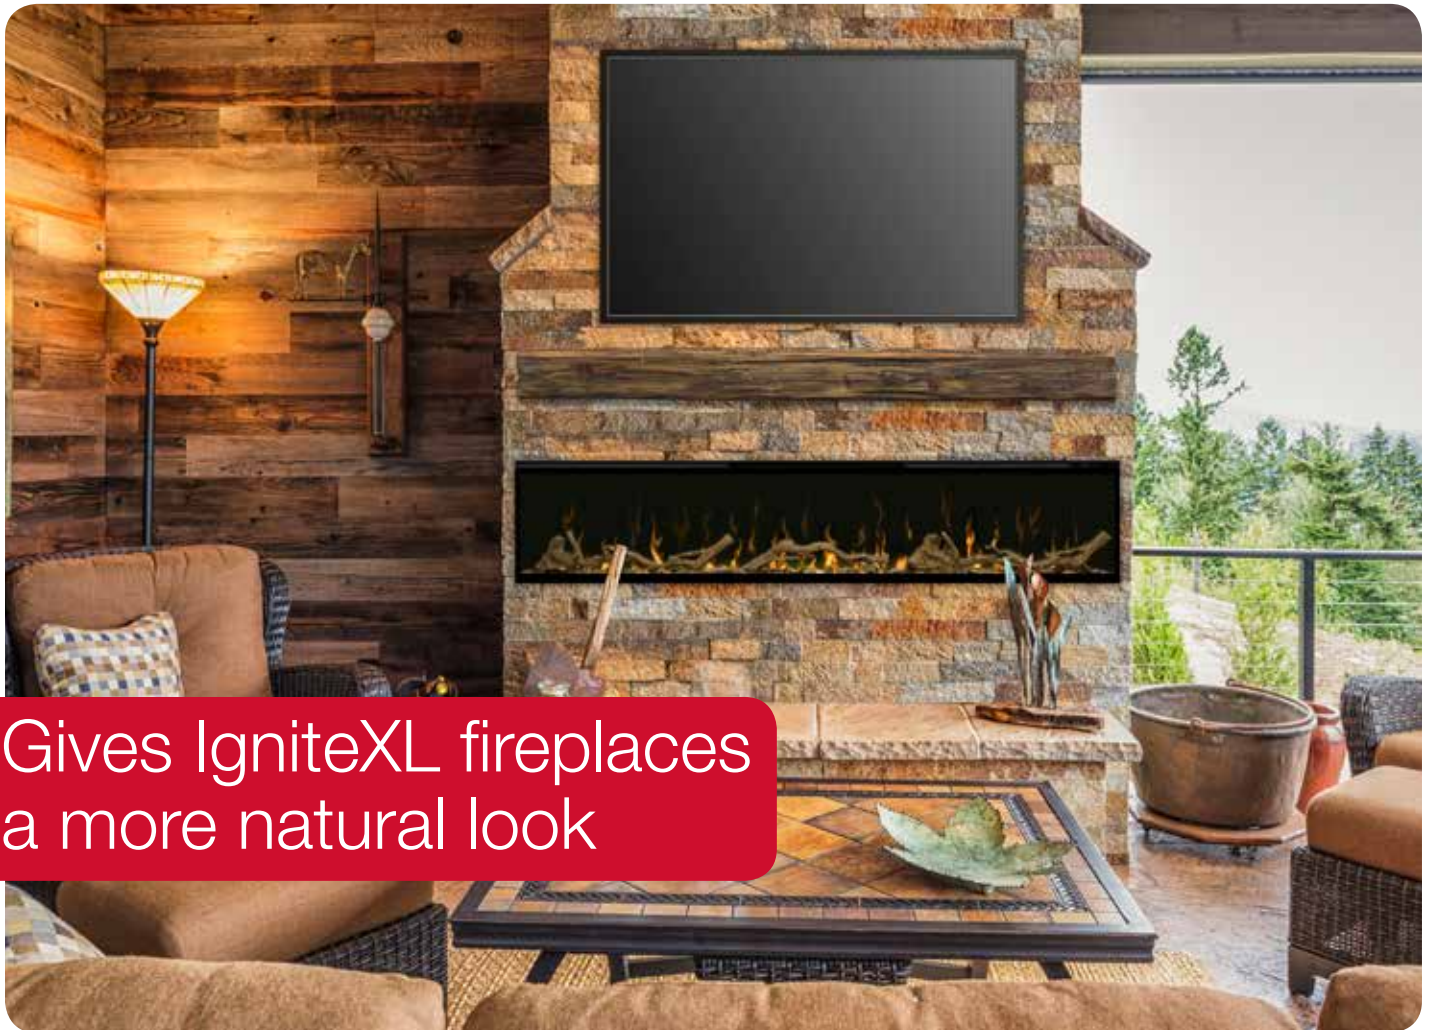

IgniteXL™

Driftwood and River Rock
Accessory Packages

DWS-KIT

Gives IgniteXL fireplaces
a more natural look

The Driftwood and River Rock adds warmth and charm to Dimplex Linear Fireplaces. This organic look compliments rooms that feature wood tones and more traditional décor. A designer's touch is evident in the unique Driftwood pieces and the River Rocks allow just the right amount of light to sparkle through for the perfect finishing touch.