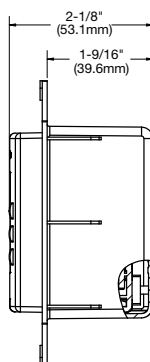

Wall Switch Remote Control

WRCPF-KIT

*The RF Wall Switch Remote Control is made to fit standard Decora style faceplates, available at hardware stores. Due to material inconsistencies of individual faceplates, it may be necessary to remove the faceplate for operations such as changing batteries.

Features

- Range**
Radio frequency operation provides a range of 50 feet (15m) through walls, doors, etc.
- Connection**
Operates on battery power or with hard-wire low voltage connection.
- Display**
Choice of celsius or fahrenheit display.
- Temperature**
Displays current room temperature as well as the set temperature.
- Faceplate**
Designed to fit Decora faceplates*, not supplied.

Model #	Description	Lbs / Kg	Wty. ¹	UPC	Carton Dimensions (WxHxD)		Cube	
					Inches	cm	ft ³	m ³
WRCPF-KIT	Wall Switch Remote Control	1.5 / 0.7	2 yr.	781052 056787	6-3/8 x 5-1/2 x 3-1/4	16-1/4 x 14-1/8 x 8-1/8	n/a	n/a