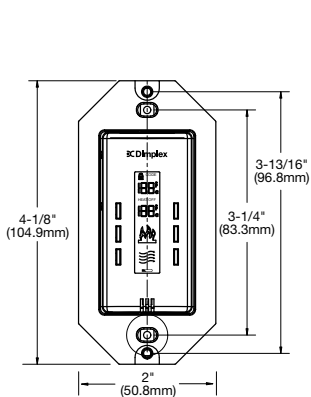

Wall Switch Remote Control

WRCPF-KIT

*The RF Wall Switch Remote Control is made to fit standard Decora style faceplates, available at hardware stores. Due to material inconsistencies of individual faceplates, it may be necessary to remove the faceplate for operations such as changing batteries.

Features

- Range**
Radio frequency operation provides a range of 50 feet (15m) through walls, doors, etc.
- Connection**
Operates on battery power or with hard-wire low voltage connection.
- Display**
Choice of celsius or fahrenheit display.
- Temperature**
Displays current room temperature as well as the set temperature.
- Faceplate**
Designed to fit Decora faceplates*, not supplied.

Model #	Description	Lbs / Kg	Wty. ¹	UPC	Carton Dimensions (WxHxD)		Cube	
					Inches	cm	ft ³	m ³
WRCPF-KIT	Wall Switch Remote Control	1.5 / 0.7	2 yr.	781052 056787	6-3/8 x 5-1/2 x 3-1/4	16-1/4 x 14-1/8 x 8-1/8	n/a	n/a