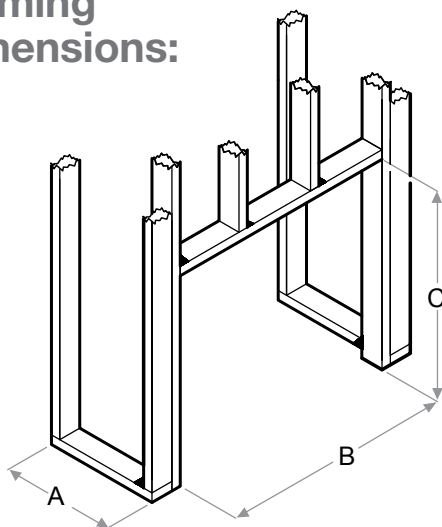

Framing Dimensions:

NOTE: The materials used for the finished surround must be cut to precise dimensions as the 1/2" (1.3 cm) self trimming flange is only to create a finished appearance.

RBF42

A	B	C	D	E	F
12-1/2" (31.8 cm)	42-5/8" (108.3 cm)	30-5/8" (77.8 cm)	66-1/2" (168.9 cm)	47" (119.4 cm)	47" (119.4 cm)