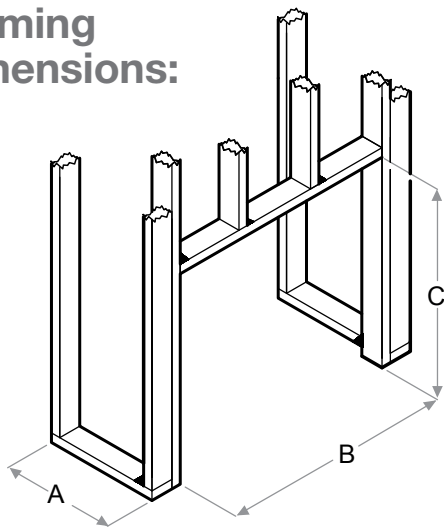

Framing Dimensions:

NOTE: The materials used for the finished surround must be cut to precise dimensions as the 1/2" (1.3 cm) self trimming flange is only to create a finished appearance.

RBF42

A	B	C	D	E	F
12-1/2" (31.8 cm)	42-5/8" (108.3 cm)	30-5/8" (77.8 cm)	66-1/2" (168.9 cm)	47" (119.4 cm)	47" (119.4 cm)