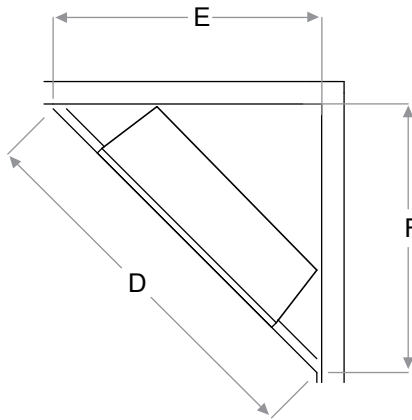

RBFGLOSS42 - 42" Tempered Front Glass
Dimensions:
41-1/8" W x 26-5/8" H x 3/8" D
(104.5 cm x 67.5 cm x 1.1 cm)

RBFDOOR42 - 42" Functional Doors
with Tempered Glass
Dimensions:
45-7/8" W x 31-3/4" H x 1-1/4" D
(116.5cm x 80.8cm x 3.7cm)

RBFPLUG

RBFL42BR - Birch Log Set
Dimensions:
26-1/2" W x 11-1/8" H x 11" D
(67.2 cm x 28.1 cm x 27.9 cm)

RBFL42FC - Fresh Cut Log Set
Dimensions:
26-1/2" W x 11-1/8" H x 11" D
(67.2 cm x 28.1 cm x 27.9 cm)

Framing Dimensions:

NOTE: The materials used for the finished surround must be cut to precise dimensions as the 1/2" (1.3 cm) self trimming flange is only to create a finished appearance.

RBF42

A	B	C	D	E	F
12-1/2" (31.8 cm)	42-5/8" (108.3 cm)	30-5/8" (77.8 cm)	66-1/2" (168.9 cm)	47" (119.4 cm)	47" (119.4 cm)