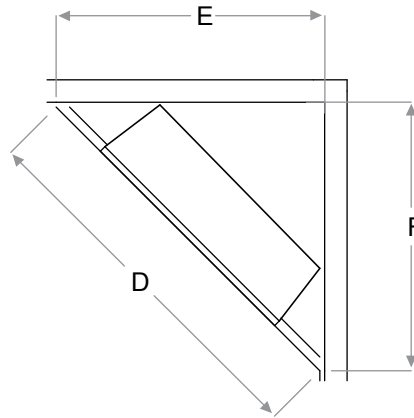

RBFGLASS30
- 30" Tempered Front Glass
Dimensions:
29-1/4" W x 22-1/8" H x 3/8" D
(74.0 cm x 56.1 cm x 1.1 cm)

RBFDOOR30 - 30" Functional Doors with Tempered Glass
Dimensions:
33-3/4" W x 27-1/4" H x 1-1/4" D
(85.8 cm x 69.4 cm x 3.7 cm)

RBF30TRIM38
- 38" Black Installation Trim

RBF30TRIM44
- 44" Black Installation Trim

RBFL30BR - Birch Log Set
Dimensions:
22-3/8" W x 10-7/8" H x 11" D
(56.8 cm x 27.4 cm x 27.9 cm)

RBFL30FC - Fresh Cut Log Set
Dimensions:
22-3/8" W x 10-7/8" H x 11" D
(56.8 cm x 27.4 cm x 27.9 cm)

RBFPLUG

Framing Dimensions:

RBF30

A	B	C
12-1/2" (31.8 cm)	30-5/8" (77.8 cm)	26-1/4" (66.5 cm)
D	E	F
54-1/4" (137.8 cm)	38-1/2" (97.8 cm)	38-1/2" (97.8 cm)

NOTE: The materials used for the finished surround must be cut to precise dimensions as the 1/2" (1.3 cm) self-trimming flange is only to create a finished appearance.