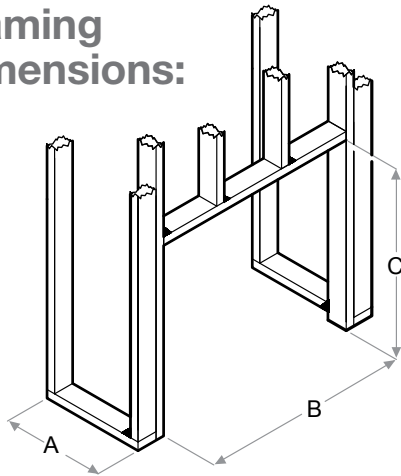

RBFGLASS30
- 30" Tempered Front Glass
Dimensions:
29-1/4" W x 22-1/8" H x 3/8" D
(74.0 cm x 56.1 cm x 1.1 cm)

RBFDOOR30 - 30" Functional Doors with Tempered Glass
Dimensions:
33-3/4" W x 27-1/4" H x 1-1/4" D
(85.8 cm x 69.4 cm x 3.7 cm)

RBF30TRIM38
- 38" Black Installation Trim

RBF30TRIM44
- 44" Black Installation Trim

RBFL30BR - Birch Log Set
Dimensions:
22-3/8" W x 10-7/8" H x 11" D
(56.8 cm x 27.4 cm x 27.9 cm)

RBFL30FC - Fresh Cut Log Set
Dimensions:
22-3/8" W x 10-7/8" H x 11" D
(56.8 cm x 27.4 cm x 27.9 cm)

RBFPLUG

Framing Dimensions:

RBF30

A	B	C
12-1/2" (31.8 cm)	30-5/8" (77.8 cm)	26-1/4" (66.5 cm)
D	E	F
54-1/4" (137.8 cm)	38-1/2" (97.8 cm)	38-1/2" (97.8 cm)

NOTE: The materials used for the finished surround must be cut to precise dimensions as the 1/2" (1.3 cm) self-trimming flange is only to create a finished appearance.