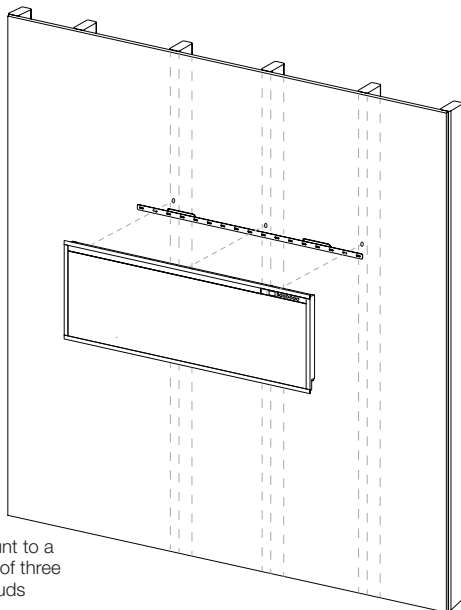

Multi-Fire[®] SL

36" Slim Linear Electric Fireplace

PLF3614-XS

Product Dimensions:

Product	A WIDTH (in/cm)	B HEIGHT (in/cm)	C DEPTH (in/cm)	VIEWING DIMENSION - WxH (in/cm)
PLF3614-XS	37-1/4 (94.6)	19-1/2 (49.7)	3-3/4 (9.7)	33-1/4 x 13 (84.5 x 33.0)

Framing:

Installation - 2 Mounting Options

Must mount to a minimum of three (3) wall studs

2 x 4 Framing
Framing dimensions:
37" (94.0 cm) W x
19" (48.3 cm) H x
3-1/2" (8.9 cm) D

NOTE:
The Firebox is not load bearing. Do not stack weight of the frame on top of the firebox.
It is recommended that the bottom of the unit be mounted between 20 in. (50.8 cm) and 40 in. (101.6 cm) from the ground to maintain an optimized viewing angle of the flame.