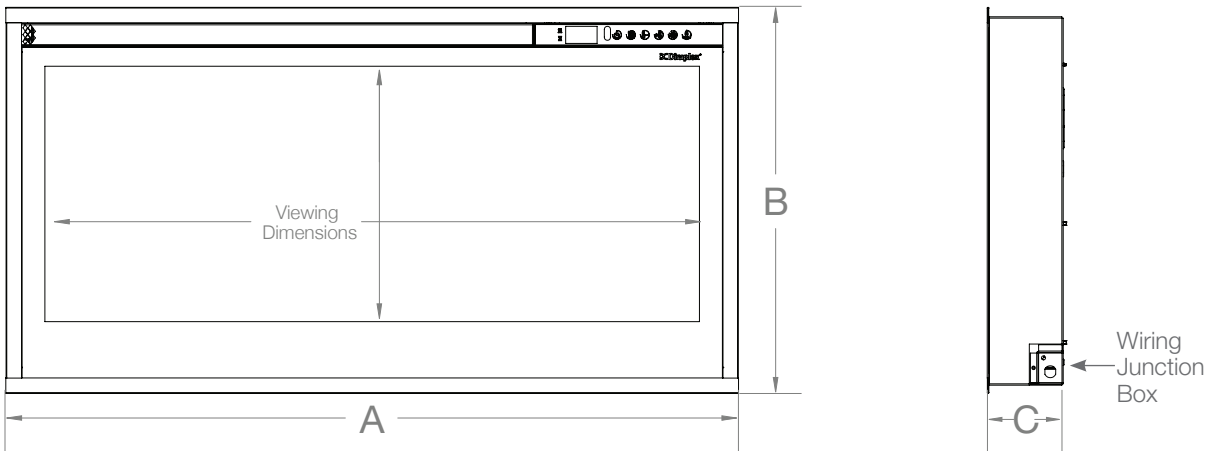

Features

-  **Multi-Fire® SL Effect**
Large, high-contrast flames feature a multi-layered color effect that creates a sense of depth. Color settings can be controlled independently or combined in one of the seven preset options.
-  **Media Accent Colors**
Choose from a variety of brilliant color themes or cycle through a range of colors using the custom mode, freezing on the hue of your choice.
-  **Customizable Flame**
The Multi-Fire technology allows you to adjust the speed of the flame to create the perfect atmosphere to suit your mood or room.
-  **Full Viewing Area**
A slim size doesn't mean sacrifice. This smart design delivers an impressive viewing height of 14" and includes mirror technology that creates a grand illusion of depth.
-  **Slim Design**
Installs flush into a 2"x4" wall for a seamless look or can be wall mounted (bracket included) for quick and easy installation.
-  **Flush Framing**
Removable factory-installed trim allows finish material right to the edge for a clean, flush finish.
-  **Air Circulation Mode**
A smart feature that moves room air to keep it fresher.
-  **Built-in Timer**
Automatically turns the unit off after up to 8 hours.
-  **Heat Management**
Enjoy the ambiance of a fire during the warmer months by deactivating the heater via the controls or hard disconnect the heater during installation when heat is not required.
-  **Smart Self-Diagnostics**
Integrated smart technology that works behind the scenes to enhance the performance of your fireplace by providing maintenance and operation feedback.
-  **Hardwire or Plug-in**
Hardwire to 120V power supply or purchase an optional 120V plug-in cord kit.

Multi-Fire[®] SL

36" Slim Linear Electric Fireplace

PLF3614-XS

Product Dimensions:

Product	A WIDTH (in/cm)	B HEIGHT (in/cm)	C DEPTH (in/cm)	VIEWING DIMENSION - WxH (in/cm)
PLF3614-XS	37-1/4 (94.6)	19-1/2 (49.7)	3-3/4 (9.7)	33-1/4 x 13 (84.5 x 33.0)