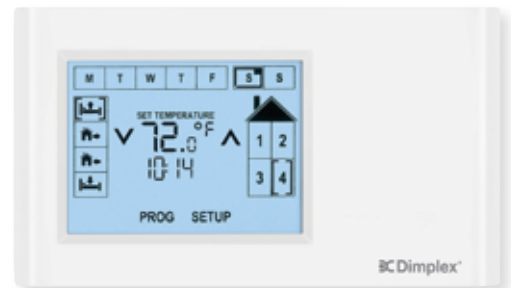

BENEFITS

- Easy to Install
- Four Heat Zones
- Quick Set Programming
- Backlit Touch Screen
- Detachable Installation Bracket - Program wirelessly from the comfort of your chair.
- AA Batteries Included - Provides extended battery life; easy to replace.