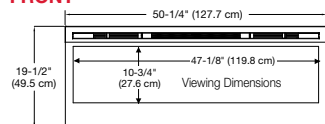

Dimensions

FRONT