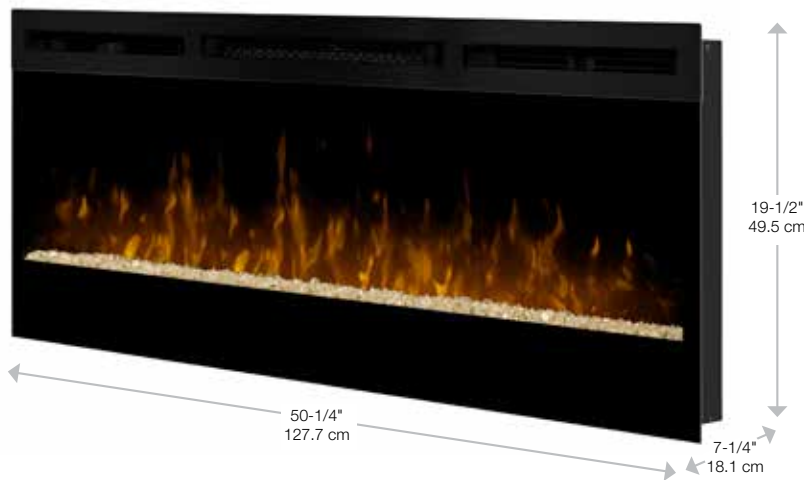

Synergy Wall-mount Electric Fireplace

CEL50

Features

- **The Original Dimplex Flame Effect™**
  A blend of technology, artistry and craftsmanship that sets the standard for realism.
- **Media Bed**
  Tumbled glass ember bed pieces that are colored and silvered on one side for an alluring effect.
- **Supplemental Heat**
  Includes a powerful fan-forced heater designed to keep the rooms you spend the most time in warm and comfortable.
- **Viewing Area**
  Enjoy the panoramic flame through the large viewing area.
- **Remote**
  Includes a convenient remote control.
- **All-season Flames**
  Enjoy the unique charm of a fireplace 365 days a year using the flames without the heat.
- **Cool-touch Glass**
  Glass remains cool making it safe for children and pets in any location.
- **Economical**
  Economical to operate costing only pennies per hour.*
- **Low Carbon Footprint**
  The most sustainable fireplace option; no emissions and 100% efficient.
- **Reduces Liability**
  Ideal for public spaces in commercial installations; meets the strictest building codes.
- **Seamless Installation**
  Can be recessed with direct-wire for a seamless look, or simply hung on the wall.
- **Quick Assembly**
  Sets up in minutes with step-by-step assembly instructions allowing you more time to enjoy your fireplace.