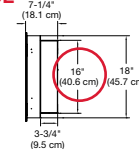

Synergy Wall-mount Electric Fireplace

CEL50

Features

- **The Original Dimplex Flame Effect™**
  A blend of technology, artistry and craftsmanship that sets the standard for realism.
- **Media Bed**
  Tumbled glass ember bed pieces that are colored and silvered on one side for an alluring effect.
- **Supplemental Heat**
  Includes a powerful fan-forced heater designed to keep the rooms you spend the most time in warm and comfortable.
- **Viewing Area**
  Enjoy the panoramic flame through the large viewing area.
- **Remote**
  Includes a convenient remote control.
- **All-season Flames**
  Enjoy the unique charm of a fireplace 365 days a year using the flames without the heat.
- **Cool-touch Glass**
  Glass remains cool making it safe for children and pets in any location.
- **Economical**
  Economical to operate costing only pennies per hour.*
- **Low Carbon Footprint**
  The most sustainable fireplace option; no emissions and 100% efficient.
- **Reduces Liability**
  Ideal for public spaces in commercial installations; meets the strictest building codes.
- **Seamless Installation**
  Can be recessed with direct-wire for a seamless look, or simply hung on the wall.
- **Quick Assembly**
  Sets up in minutes with step-by-step assembly instructions allowing you more time to enjoy your fireplace.

Accessories

Dimensions

FRONT

TOP

SIDE

Installation - 3 Mounting Options

ON WALL

Must mount to a minimum of three (3) wall studs

PARTIAL RECESSED

2 X 4 Framing
Framing dimensions:
46-1/2" (118.1 cm) W
x 16-1/2" (42 cm) H

FULLY RECESSED

2 X 8 Framing
Framing dimensions:
49" (124.5 cm) W x
18-1/2" (47 cm) H

120 Volts | 1,230 Watts | 5,000 BTU