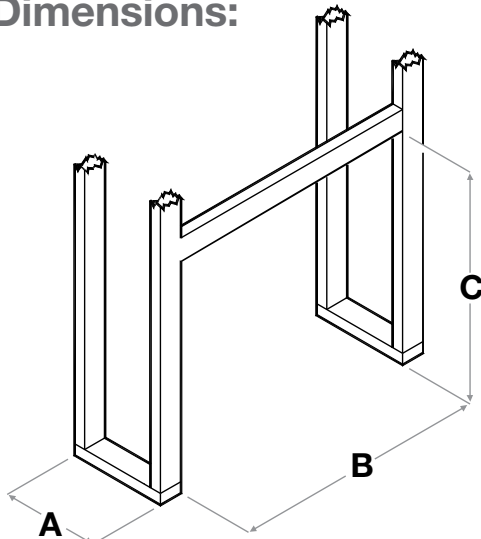

BFSDOOR33BLK - Glass swing doors with black accents
Dimensions:
29" W x 18-1/4" H x 1-3/4" D
(73.7 cm x 46.4 cm x 4.4 cm)

BFRC-KIT
- 3-stage remote control kit

WRCPF-KIT
- Wall switch remote control

BFDOOR33BLKSM - Single pane, bi-fold look glass door kit
Dimensions:
29-1/8" W x 18-1/2" H x 1-3/4" D
(74.0 cm x 46.8 cm x 4.4 cm)

BF4TRIM33
- 4 piece black decorative raised profile trim
Dimensions:
36" W x 29-3/4" H x 1-1/4" D
(91.2 cm x 75.5 cm x 3.3 cm)

BFPLUGE
- Plug kit

TS521W
- Wall thermostat - white

Framing Dimensions:

A	B	C
15" (38.1 cm)	33-1/8" (84.1 cm)	28-3/4" (72.9 cm)
D	E	F
48" (121.9 cm)	34" (86.4 cm)	34" (86.4 cm)