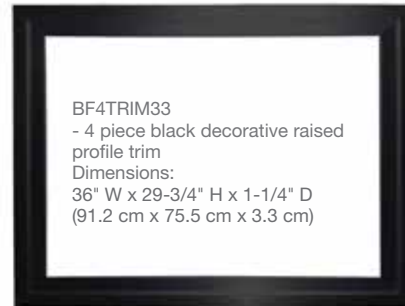

BFSDOOR33BLK - Glass swing doors with black accents
Dimensions:
29" W x 18-1/4" H x 1-3/4" D
(73.7 cm x 46.4 cm x 4.4 cm)

BFRC-KIT
- 3-stage remote control kit

WRCPF-KIT
- Wall switch remote control

BFDOOR33BLKSM - Single pane, bi-fold look glass door kit
Dimensions:
29-1/8" W x 18-1/2" H x 1-3/4" D
(74.0 cm x 46.8 cm x 4.4 cm)

BF4TRIM33
- 4 piece black decorative raised profile trim
Dimensions:
36" W x 29-3/4" H x 1-1/4" D
(91.2 cm x 75.5 cm x 3.3 cm)

BFPLUGE
- Plug kit

TS521W
- Wall thermostat - white

Framing Dimensions:

A	B	C
15" (38.1 cm)	33-1/8" (84.1 cm)	28-3/4" (72.9 cm)
D	E	F
48" (121.9 cm)	34" (86.4 cm)	34" (86.4 cm)