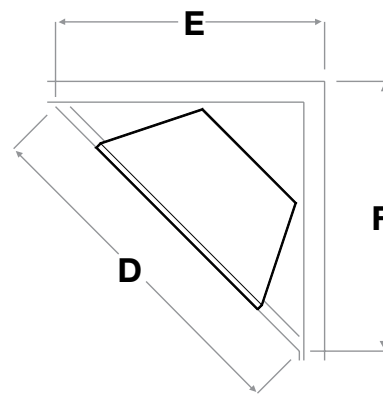

BFSDOOR33BLK - Glass swing doors with black accents
Dimensions:
29" W x 18-1/4" H x 1-3/4" D
(73.7 cm x 46.4 cm x 4.4 cm)

BFRC-KIT
- 3-stage remote control kit

WRCPF-KIT
- Wall switch remote control

BFDOOR33BLKSM - Single pane, bi-fold look glass door kit
Dimensions:
29-1/8" W x 18-1/2" H x 1-3/4" D
(74.0 cm x 46.8 cm x 4.4 cm)

BF4TRIM33
- 4 piece black decorative raised profile trim
Dimensions:
36" W x 29-3/4" H x 1-1/4" D
(91.2 cm x 75.5 cm x 3.3 cm)

BFPLUGE
- Plug kit

TS521W
- Wall thermostat - white

Framing Dimensions:

A	B	C
15" (38.1 cm)	33-1/8" (84.1 cm)	28-3/4" (72.9 cm)
D	E	F
48" (121.9 cm)	34" (86.4 cm)	34" (86.4 cm)