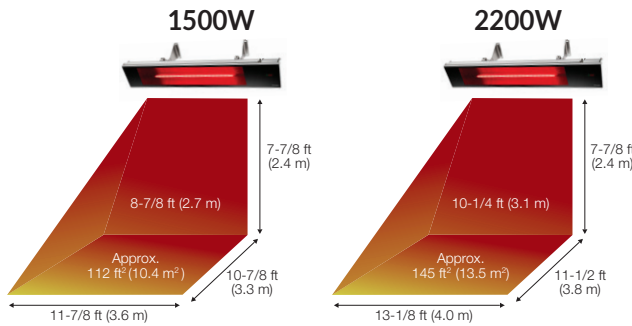

Outdoor heating area wall-mounted

Model #	Description	Mounting	UPC	Lbs / Kg (packaged)	Watts	Volts	War ¹	Product Dimensions (WxHxD)		Carton Dimensions (WxHxD)	
								Inches	cm	Inches	cm
DIR22A10GR	Infrared Ceramic Glass Heater	Wall, Surface Only	781052123557	10.0 / 4.5 (13.3 / 6.0)	2200	240	1 yr.	35-1/2 x 6-3/4 x 5	90.2 x 17.0 x 12.8	40 x 7-1/2 x 9-1/4	101.6 x 19.1 x 23.4
DIR15A10GR	Infrared Ceramic Glass Heater	Wall, Ceiling, Surface Only	781052123526	10.0 / 4.5 (13.3 / 6.0)	1500	120	1 yr.	35-1/2 x 6-3/4 x 5	90.2 x 17.0 x 12.8	40 x 7-1/2 x 9-1/4	101.6 x 19.1 x 23.4