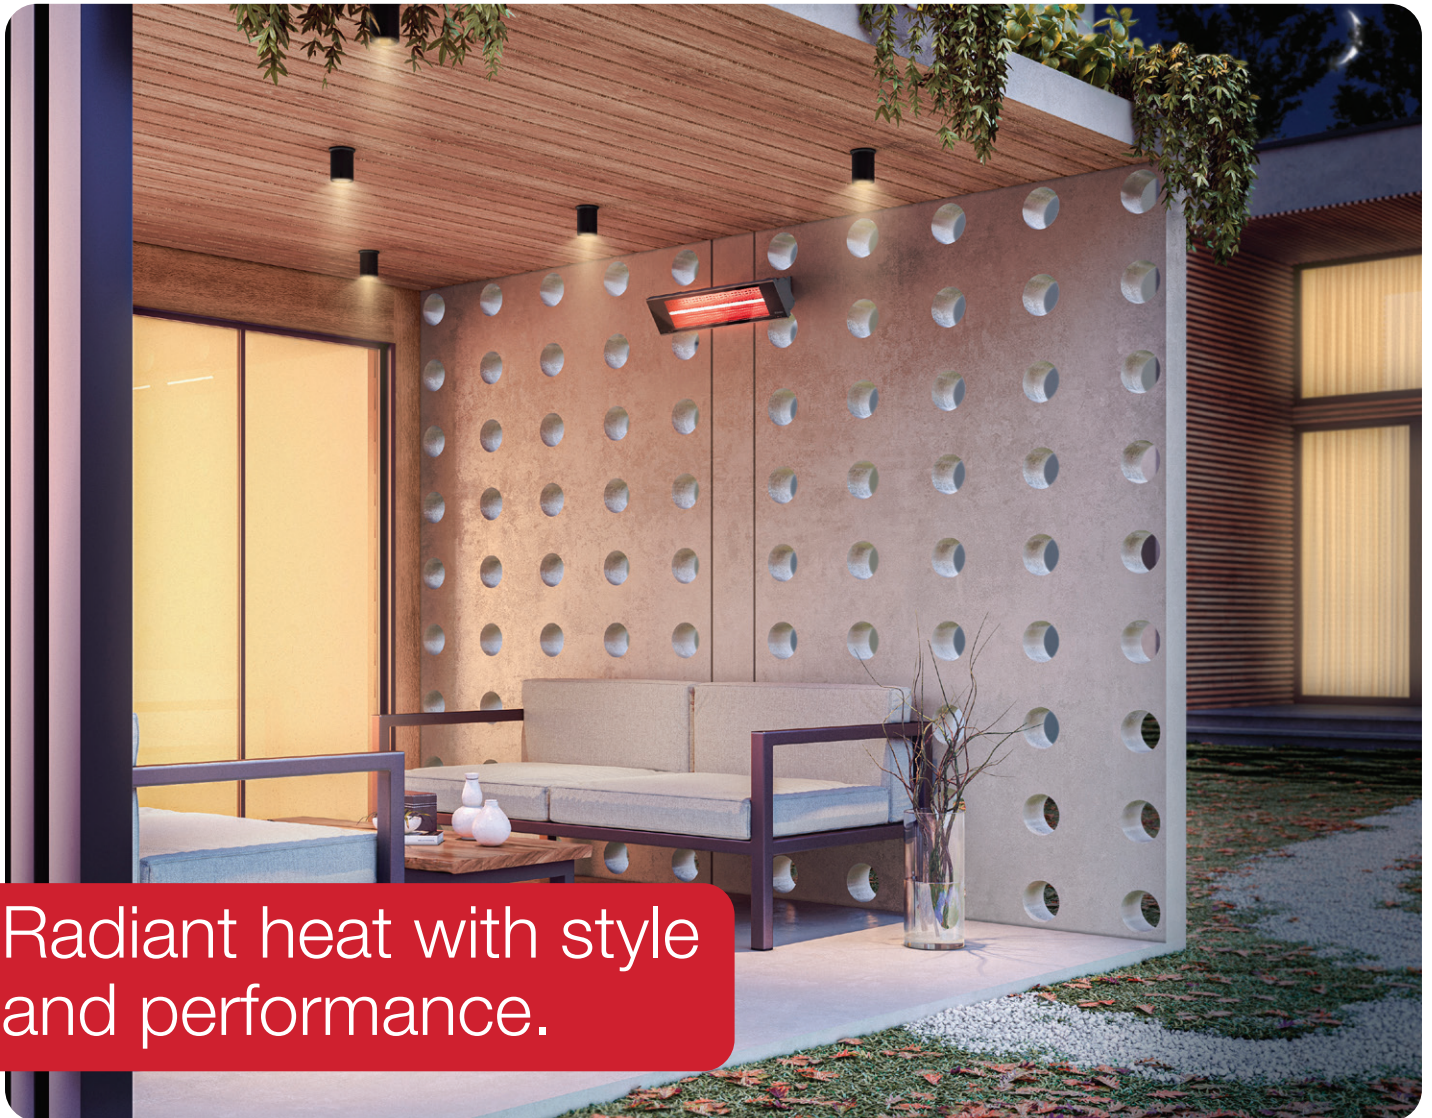

Electric Infrared Heater

Outdoor/Indoor Infrared Heater

DIR Series

Radiant heat with style
and performance.

The precision-engineered Ceramic Glass Infrared Heater provides premium performance that heats as beautifully as it looks. Schott Nextrema[®] ceramic tinted glass combines high-temperature, thermal shock and chemical resistance, excellent infrared transmission, non-porous surface and attractive design. And with full heating power available in under 6 seconds, you can go from cold to comfortable with a quick touch of the remote control.

Electric Infrared Heater

Outdoor/Indoor Infrared Heater

DIR Series

Surface Installation

Features

Schott Nextrema® Ceramic
Schott Nextrema® ceramic glass combines high-temperature, thermal shock and chemical resistance, excellent infrared transmission, non-porous surface and attractive design

Instant Heat
Ruby halogen bulb provides full power in under 6 seconds

Waterproof
IP65 rated for outdoor or indoor use

Corrosion Resistant
Anodized aluminum casing provides long life

Durable
Up to 5,000 hours of running life