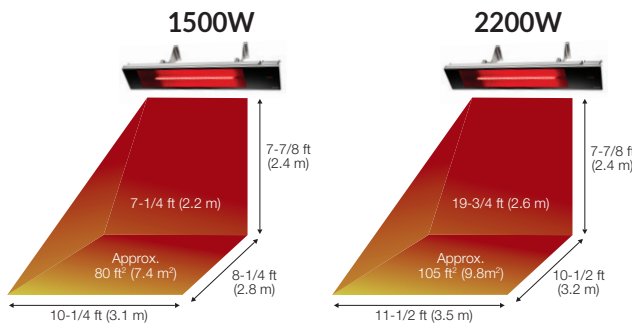

Outdoor heating area wall-mounted

Model #	Description	Mounting	UPC	Lbs / Kg (packaged)	Watts	Volts	War ¹	Product Dimensions (WxHxD)		Carton Dimensions (WxHxD)	
								Inches	cm	Inches	cm
DIR22A10GR	Infrared Ceramic Glass Heater	Wall, Surface Only	781052123557	10.0 / 4.5 (13.3 / 6.0)	2200	240	1 yr.	35-1/2 x 6-3/4 x 5	90.2 x 17.0 x 12.8	40 x 7-1/2 x 9-1/4	101.6 x 19.1 x 23.4
DIR15A10GR	Infrared Ceramic Glass Heater	Wall, Ceiling, Surface Only	781052123526	10.0 / 4.5 (13.3 / 6.0)	1500	120	1 yr.	35-1/2 x 6-3/4 x 5	90.2 x 17.0 x 12.8	40 x 7-1/2 x 9-1/4	101.6 x 19.1 x 23.4