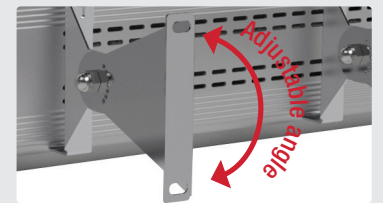

Instant Heat
Ruby halogen bulb provides full power in under 6 seconds

Waterproof
IP65 rated for outdoor or indoor use

Corrosion Resistant
Anodized aluminum casing provides long life

Durable
Up to 5,000 hours of running life

Installation Options
Includes pivoting mounting bracket

Hardware Connection
Designed for permanent installations on a dedicated circuit

Adjustable Angle

Remote control included

Automatic Shutoff
Unit has safety mechanism that automatically shuts off power to the unit after 8 hours of operation