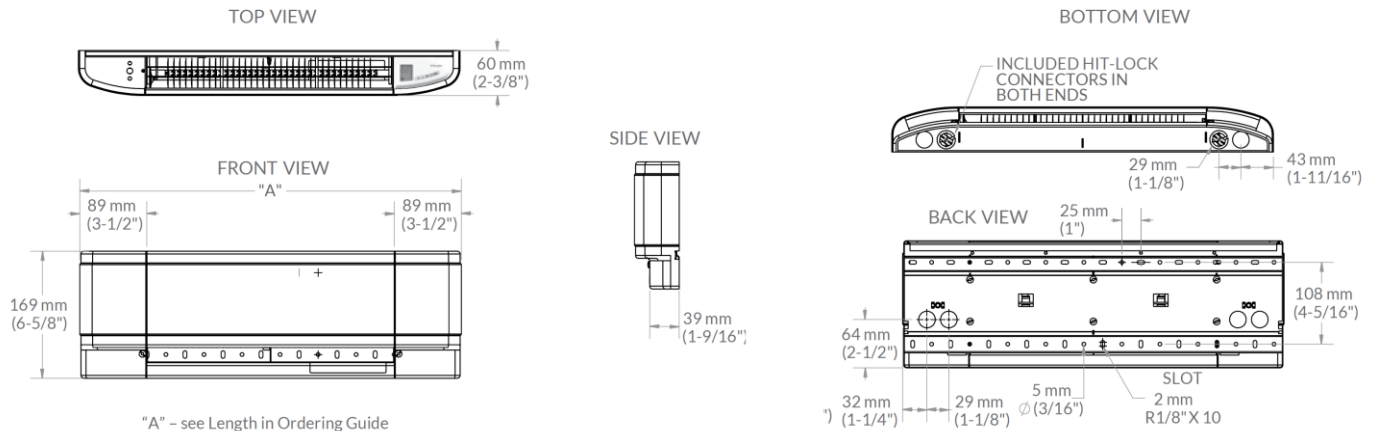

Linear Convactor Heater

LPC Series

Features

- | | |
|------------------------|--|
| Color | - White |
| Finish | - Powder coating resists fading and abrasion |
| Voltage | - 240V/208V |
| Wattage | - Sizes ranging from 500W to 2500W |
| Construction | - 22-gauge steel construction |
| Heating Element | - Element is totally enclosed, providing superior life expectancy and resistance to rust |
| | - Full length automatic overheat cut-out for safety |
| Control | - May be used with wall, or top mounted built-in thermostat |
| | - Mechanical or TRIAC relays available |
| Installation | - Easily removed front caps (L-slot requires ¼ turn on screw to remove) |
| | - Knock-outs on both sides of the unit, pre-stamped mounting holes |
| Warranty | - 1-year warranty on complete unit; 10-year element warranty |
| Applications | - All residential and commercial installations |

Linear Convactor Heater

LPC Series

"A" - see Length in Ordering Guide

Can use up to 33% less energy than a standard electric baseboard with a mechanical thermostat.

NOTE: ALL KNOCK OUTS ARE 7/8" FOR 1/2" CONDUIT

Cat. No	Watts	Volts	BTU	Length (mm/in)	Weight (kg/lbs)	Qty
PC2005W31	500 / 375	240 / 208	1706 / 1280	508 / 20	1.8 / 4.00	
PC2507W31	750 / 563	240 / 208	2559 / 1919	635 / 25	2.1 / 4.65	
PC3010W31	1000 / 750	240 / 208	3412 / 2559	762 / 30	2.4 / 5.25	
PC3512W31	1250 / 938	240 / 208	4265 / 3199	889 / 35	3.0 / 6.65	
PC4015W31	1500 / 1125	240 / 208	5118 / 3839	1016 / 40	3.5 / 7.75	
PC5020W31	2000 / 1500	240 / 208	6824 / 5120	1270 / 50	3.8 / 8.45	
PC6025W31	2500 / 1875	240 / 208	8530 / 6398	1524 / 60	4.5 / 9.95	