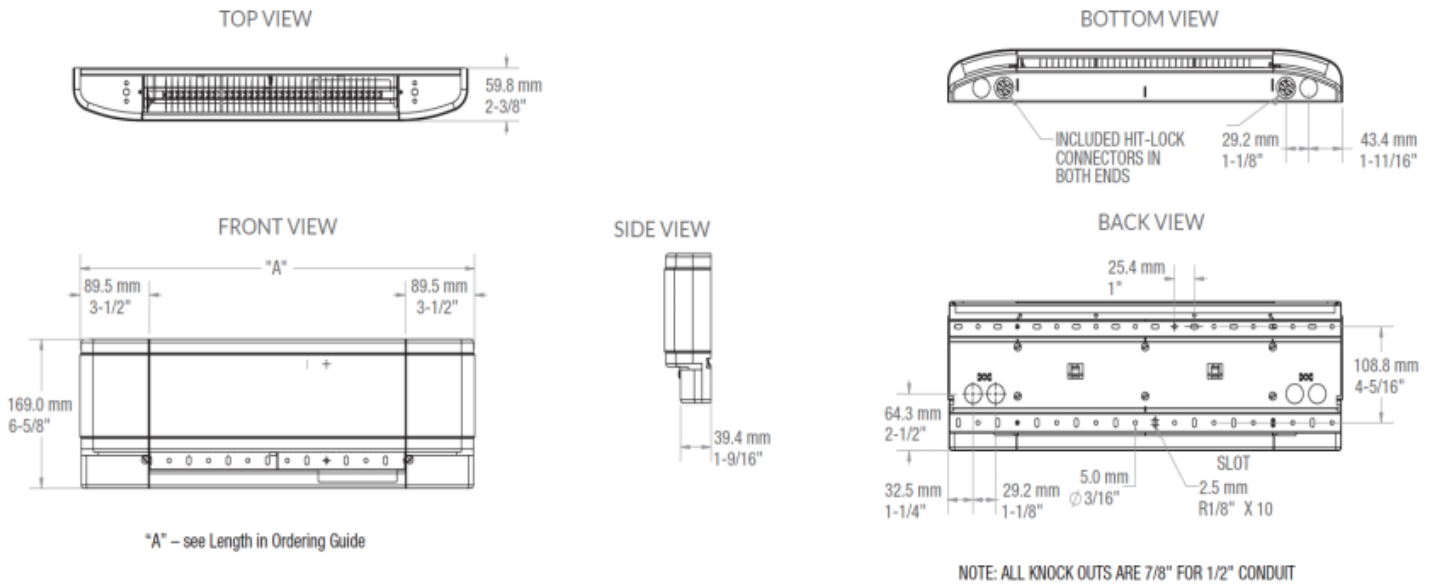

Linear Convectector Baseboards

LCM Series

Cat. No.	Colour	Watts	Volts (Hz)	Dimensions (W x H x D)	Qty
LCM2505W11	White	500	120	25" x 6.6" x 2.3"	
LCM2505W21	White	500	208	25" x 6.6" x 2.3"	
LCM2505W31	White	500/375	240/208	25" x 6.6" x 2.3"	
LCM3007W11	White	750	120	30" x 6.6" x 2.3"	
LCM3007W21	White	750	208	30" x 6.6" x 2.3"	
LCM3007W31	White	750/563	240/208	30" x 6.6" x 2.3"	
LCM4010W11	White	1000	120	40" x 6.6" x 2.3"	
LCM4010W21	White	1000	208	40" x 6.6" x 2.3"	
LCM4010W31	White	1000/750	240/208	40" x 6.6" x 2.3"	
LCM5012W11	White	1250	120	50" x 6.6" x 2.3"	
LCM5012W21	White	1250	208	50" x 6.6" x 2.3"	
LCM5012W31	White	1250/938	240/208	50" x 6.6" x 2.3"	
LCM6015W11	White	1500	120	60" x 6.6" x 2.3"	
LCM6015W21	White	1500	208	60" x 6.6" x 2.3"	
LCM6015W31	White	1500/1125	240/208	60" x 6.6" x 2.3"	
LCM7520W21	White	2000	208	75" x 6.6" x 2.3"	
LCM7520W31	White	2000/1500	240/208	75" x 6.6" x 2.3"	
LCM9025W21	White	2500	208	90" x 6.6" x 2.3"	
LCM9025W31	White	2500/1875	240/208	90" x 6.6" x 2.3"	
DTK-DP	White	N/A	120-240V	N/A	
DTK-SP	White	N/A	120-240V	N/A