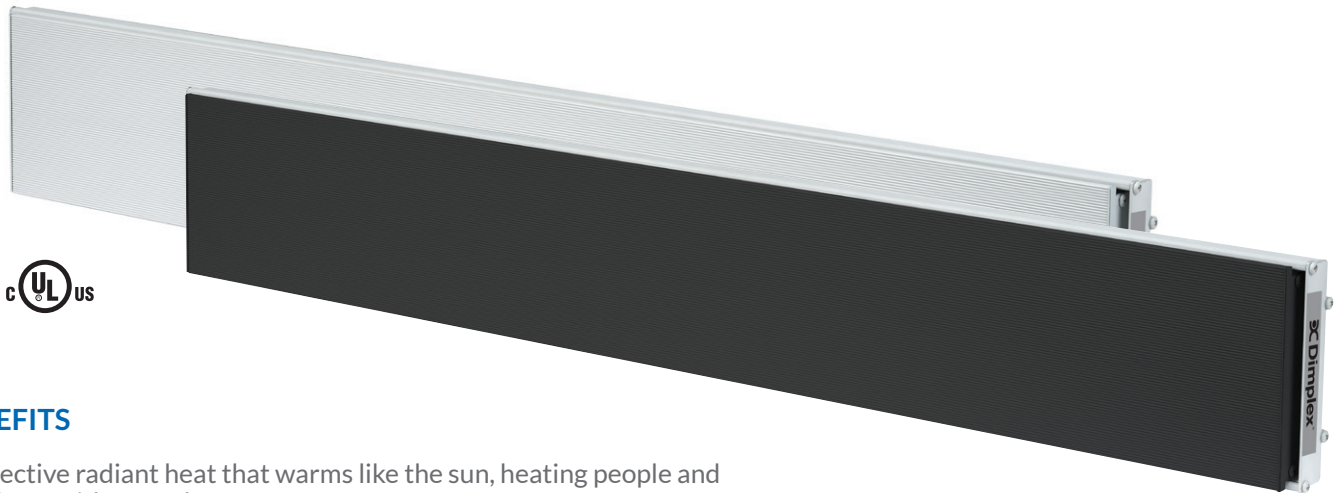

OUTDOOR / INDOOR RADIANT ELECTRIC HEATER

Impress dinner guests with more than a warm meal. The Dimplex DLW outdoor/indoor radiant heater is perfect for warming both homeowners and patrons alike – ideal for sitting areas and dining spaces. The DLW series can be wall or ceiling-mounted; optional ceiling-mount extension poles can be used to lower the heaters ensuring warmth and comfort. This high-end outdoor/indoor heater allows social gatherings to continue into the night and even into the next season.

BENEFITS

- Effective radiant heat that warms like the sun, heating people and objects with zero glare
- Silent, maintenance free operation
- IP 55 rated, weather-proof construction allows year-round enjoyment
- Hardwire Installation designed for permanent installations on a dedicated circuit
- Simply turn on/off using a wall-switch (not included). For added convenience connect to a time controller (not included)
- Fully assembled, simply mount and hardwire using the easy to access top mounted junction box
- Offers flexibility in design with color options, choose either white or black to suit your style needs

*May not be exactly as illustrated.

SPECIFICATIONS

Voltage	120V / 240V
Wattage	1500, 2400, 3200
Color	White / Black
Finish	Aluminum heat-radiating surface
Heating Element	Metal sheathed heating element
Construction	Durable, extruded aluminum construction
Controls & Wiring	Hardwire only, connect to a wall-switch (not included) or time controller (not included)
Installation	Wall or ceiling-mount (brackets included) Extended pole mounting (optional accessory) Suspended mounting (chains sold separately)
Warranty	1-year