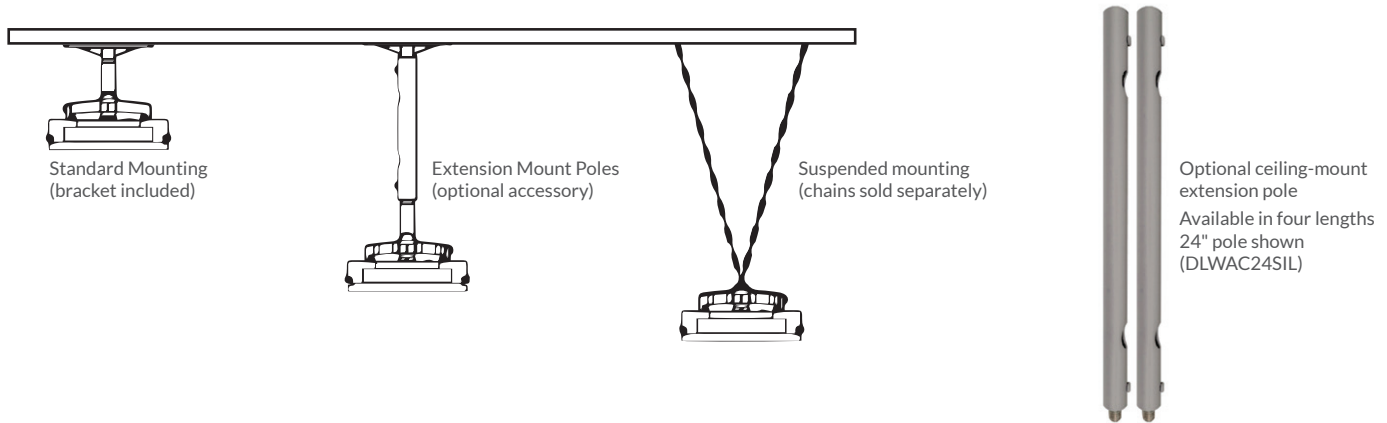

*May not be exactly as illustrated.

SPECIFICATIONS

Voltage	120V / 240V
Wattage	1500, 2400, 3200
Color	White / Black
Finish	Aluminum heat-radiating surface
Heating Element	Metal sheathed heating element
Construction	Durable, extruded aluminum construction
Controls & Wiring	Hardwire only, connect to a wall-switch (not included) or time controller (not included)
Installation	Wall or ceiling-mount (brackets included) Extended pole mounting (optional accessory) Suspended mounting (chains sold separately)
Warranty	1-year

ORDERING GUIDE

Cat. No.	Installation	Watts	Volts	Weight (kg/lbs.)
DLW1500W12	Wall or ceiling-mount	1500	120	5 / 11
DLW1500B12	Wall or ceiling-mount	1500	120	5 / 11
DLW2400W24	Wall or ceiling-mount	2400	240	7.9 / 17.5
DLW2400B24	Wall or ceiling-mount	2400	240	7.9 / 17.5
DLW3200W24	Wall or ceiling-mount	3200	240	10 / 22
DLW3200B24	Wall or ceiling-mount	3200	240	10 / 22

DIMENSIONS