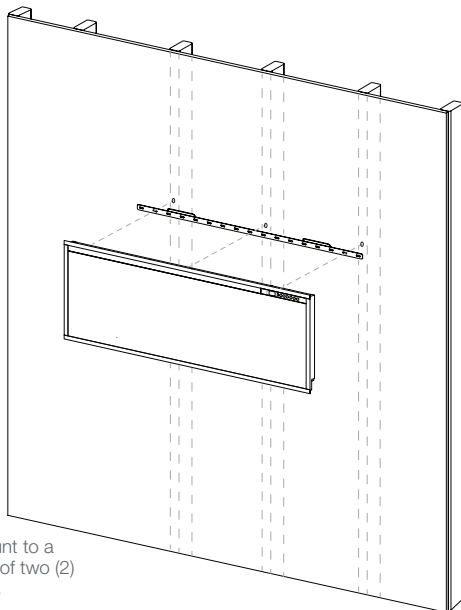

Note: App features may vary depending on product.

For additional information, visit dimplex.com/fcapp

Available in the App Store and Google Play

Multi-Fire[®] SL

50" Slim Linear Electric Fireplace

PLF5014-XS

Product Dimensions:

Product	A WIDTH (in/cm)	B HEIGHT (in/cm)	C DEPTH (in/cm)	VIEWING DIMENSION - WxH (in/cm)
PLF5014-XS	51-1/4 (130.2)	19-5/8 (49.7)	3-7/8 (9.8)	47-1/4 x 12-5/8 (120.1 x 32.2)

Framing:

Installation - 2 Mounting Options

Must mount to a minimum of two (2) wall studs

2 x 4 Framing
Framing dimensions:
51" (129.5 cm) W x
19-1/8" (48.6 cm) H x
4" (10.2 cm) D
*Includes 1/2 drywall

NOTE:
The Firebox is not load bearing. Do not stack weight of the frame on top of the firebox.
It is recommended that the bottom of the unit be mounted between 20 in. (50 cm) and 40 in. (100 cm) from the ground to maintain an optimized viewing angle of the flame.