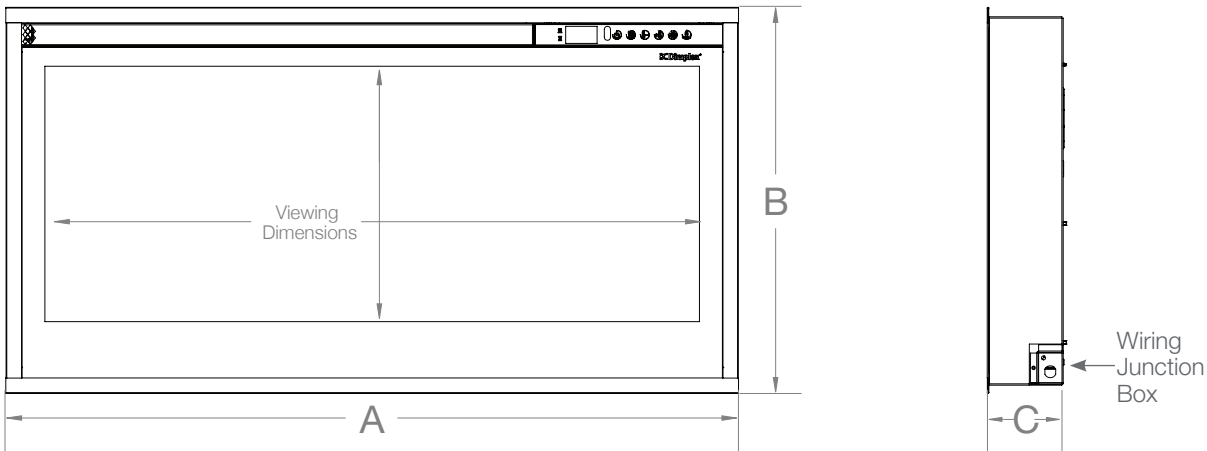

Note: App features may vary depending on product.

For additional information, visit dimplex.com/fcapp

Available in the App Store and Google Play

Multi-Fire[®] SL

50" Slim Linear Electric Fireplace

PLF5014-XS

Product Dimensions:

Product	A WIDTH (in/cm)	B HEIGHT (in/cm)	C DEPTH (in/cm)	VIEWING DIMENSION - WxH (in/cm)
PLF5014-XS	51-1/4 (130.2)	19-5/8 (49.7)	3-7/8 (9.8)	47-1/4 x 12-5/8 (120.1 x 32.2)

Framing:

Installation - 2 Mounting Options

Must mount to a minimum of two (2) wall studs

2 x 4 Framing
Framing dimensions:
51" (129.5 cm) W x
19-1/8" (48.6 cm) H x
4" (10.2 cm) D
*Includes 1/2 drywall

NOTE:
The Firebox is not load bearing. Do not stack weight of the frame on top of the firebox.
It is recommended that the bottom of the unit be mounted between 20 in. (50 cm) and 40 in. (100 cm) from the ground to maintain an optimized viewing angle of the flame.