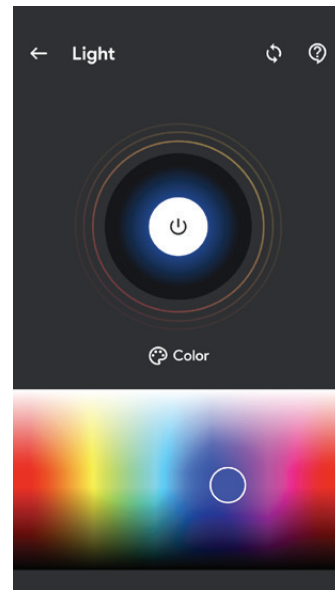

- Use the color picker to personalize with unlimited custom colors

- With the app you can adjust the flame brightness and speed beyond the remote technology
- Create and save favorite customized moods
- Guest mode

Note: App features may vary depending on product.

For additional information, visit dimplex.com/fcapp

Available in the App Store and Google Play