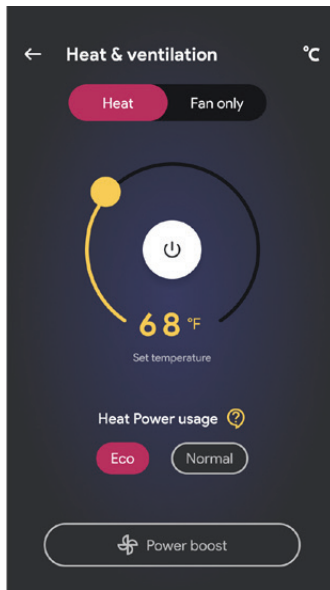

- Temperature can be adjusted to show values in °F and °C