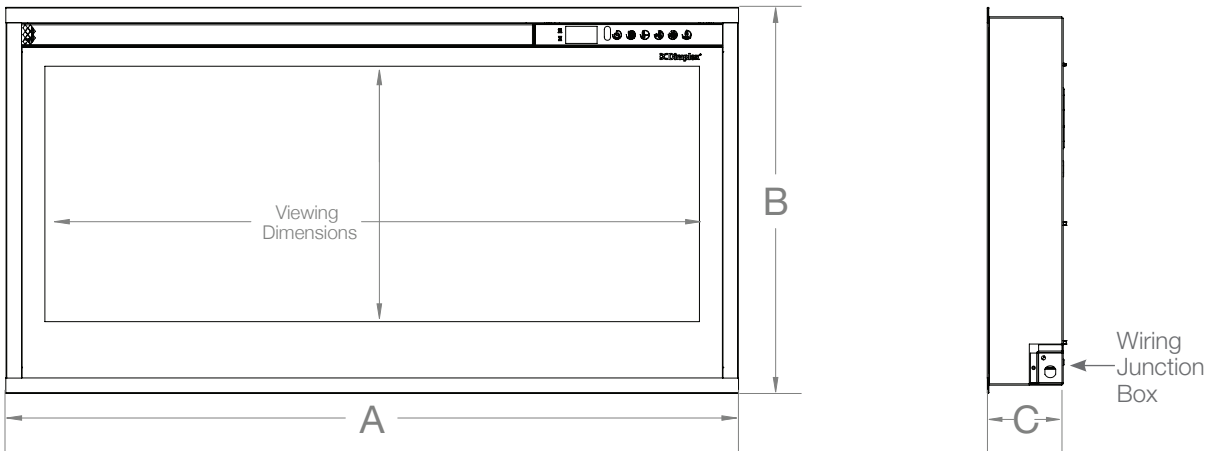

### Product Dimensions:

Product	A WIDTH (in/cm)	B HEIGHT (in/cm)	C DEPTH (in/cm)	VIEWING DIMENSION - WxH (in/cm)
PLF4214-XS	43-1/4 (109.9)	19-5/8 (49.7)	3-7/8 (9.8)	39-1/4 x 12-5/8 (99.7 x 32.2)