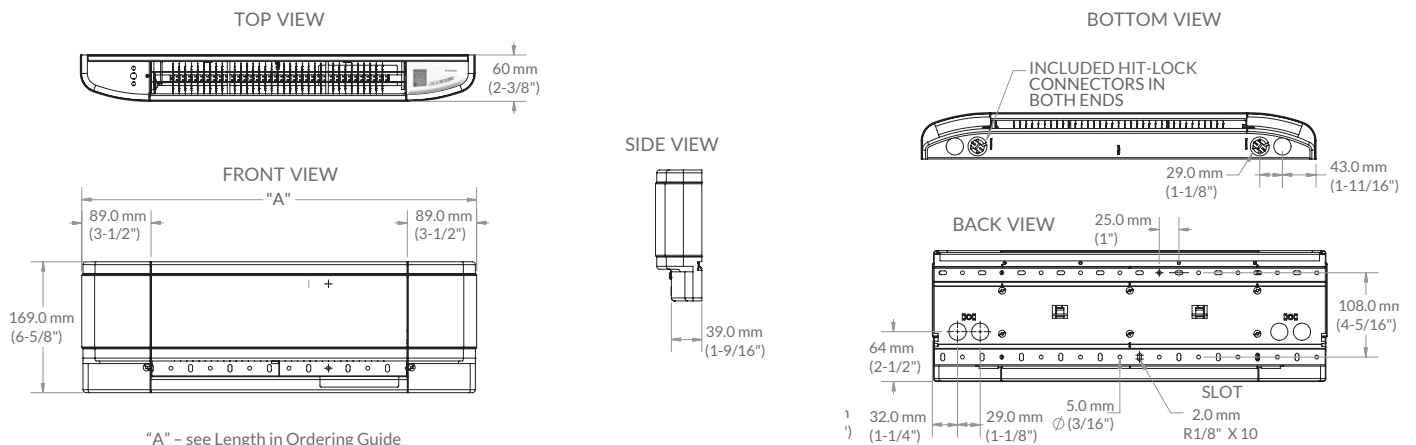

SPECIFICATIONS

Voltage	240V/208V
Wattage	Sizes ranging from 500W to 2500W
Color	White
Finish	Powder coating resists fading and abrasion
Construction	Robust, 22 gauge steel construction
Heating Element	Element is totally enclosed, providing superior life expectancy and resistance to rust
Warranty	10-year element warranty 1-year warranty on complete unit

ORDERING GUIDE

Cat. No.	Watts	Volts	BTU	Length (mm/in)	Weight (kg/lbs.)
PC2005W31	500 / 375	240 / 208	1706 / 1280	508 / 20	1.8 / 4.00
PC2507W31	750 / 563	240 / 208	2559 / 1919	635 / 25	2.1 / 4.65
PC3010W31	1000 / 750	240 / 208	3412 / 2559	762 / 30	2.4 / 5.25
PC3512W31	1250 / 938	240 / 208	4265 / 3199	889 / 35	3.0 / 6.65
PC4015W31	1500 / 1125	240 / 208	5118 / 3839	1016 / 40	3.5 / 7.75
PC5020W31	2000 / 1500	240 / 208	6824 / 5120	1270 / 50	3.8 / 8.45
PC6025W31	2500 / 1875	240 / 208	8530 / 6398	1524 / 60	4.5 / 9.95

WIRELESS CONTROL OPTIONS

Cat. No.	Description
DPCRWS	Single-zone CONNEX Controller
CX-MPC	Multi-zone Programmable CONNEX Controller
CX-WIFI-A	Wi-Fi Multi-zone Programmable CONNEX Controller

DIMENSIONS

Can use up to 33% less energy than a standard electric baseboard with a mechanical thermostat.

NOTE: ALL KNOCK OUTS ARE 7/8" FOR 1/2" CONDUIT