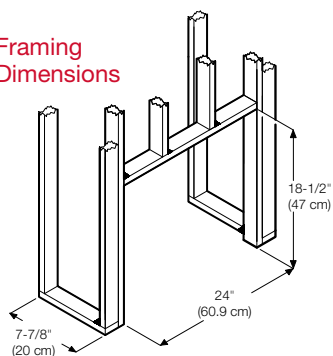

DFR Series

25" Plug-in Electric Firebox

DFR2551G

Color Themes

Also available with Inner Glow Logs: DFR2551L

Framing Dimensions

For enclosed applications:
Additional feet are provided to be used in enclosed applications.

* Based on national average residential electricity rate. Rates vary.

Model #	Description	Lbs / Kg	UPC	Wty.	Carton Dimensions (WxHxD)		Cube	
					Inches	cm	ft ³	m ³
DFR2551G	25" Firebox with Acrylic Ice Media Bed	30.1 / 13.7	781052 099814	1 yr.	28-3/4 x 22-1/2 x 10-5/8	73.0 x 57.0 x 27.0	4.0	0.1
DFR2551L	25" Firebox with Inner Glow Logs	30.1 / 13.7	781052 099807	1 yr.	28-3/4 x 22-1/2 x 10-5/8	73.0 x 57.0 x 27.0	4.0	0.1