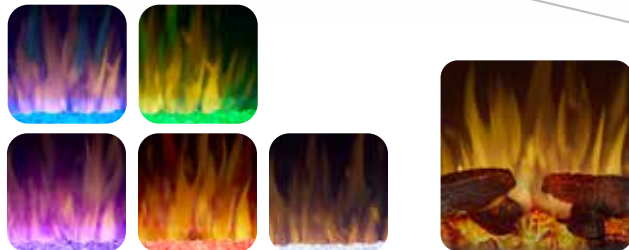

DFR Series

25" Plug-in Electric Firebox

DFR2551G

Color-rich flame for
customized comfort.

Enhanced with color-rich flames, the DFR Series fireboxes offer a customizable fireplace experience that suits any room or décor. Handcrafted inner glow logs and pulsing embers complete the look of this stunning firebox while the safe, ceramic heater warms up to 1,000 sq. ft. to ensure the room is perfectly cozy.

DFR Series

25" Plug-in Electric Firebox

DFR2551G

Color Themes

Also available with Inner Glow Logs: DFR2551L

Framing Dimensions

For enclosed applications:
Additional feet are provided to be used in enclosed applications.

120 Volts | 1,500 Watts | 5,118 BTU

Features

- Color-rich Flame Effect**
Lifelike flames enhanced with a spectrum of colors - customize to suit mood or décor.
- Acrylic Ice Media Bed**
Light plays through different size pieces and sparkle in a spectrum of colors.
- Media Accent Colors**
Choose from a variety of brilliant color themes or cycle through a range of colors using the custom mode, freezing on the hue of your choice.
- LED Lighting**
Flame and lights use brilliant, low-energy LED's that require zero maintenance.
- Powerful Heating**
Powerful fan-forced heater features a safe, ceramic element that provides on-demand heat for up to 1,000 square feet.
- Floating Display™**
On-screen display shows temperature and feature settings at a glance.
- Multi-function Remote**
Control 100% of the fireplace features from the comfort of your chair.
- All-season Flames**
Enjoy the unique charm of a fireplace 365 days a year using the flames without the heat.
- Economical**
Economical to operate costing only pennies per hour.*
- Low Carbon Footprint**
The most sustainable fireplace option; no emissions and 100% efficient.
- Cool-touch Glass**
Glass remains cool making it safe for children and pets in any location.
- Just Plug It In**
Simply plug into any standard household outlet for instant ambiance.