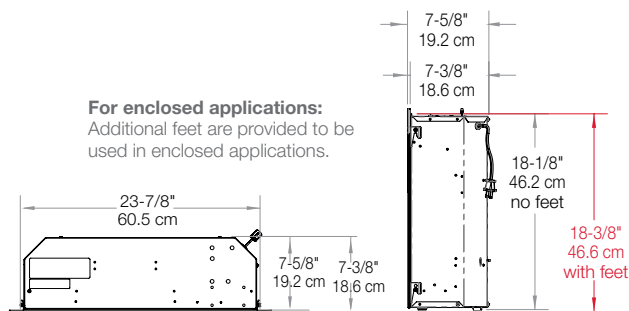

DFR Series

25" Plug-in Electric Firebox

DFR2551G

Color Themes

Also available with Inner Glow Logs: DFR2551L

Framing Dimensions

For enclosed applications:
Additional feet are provided to be used in enclosed applications.

* Based on national average residential electricity rate. Rates vary.

Model #	Description	Lbs / Kg	UPC	Wty.	Carton Dimensions (WxHxD)		Cube	
					Inches	cm	ft ³	m ³
DFR2551G	25" Firebox with Acrylic Ice Media Bed	30.1 / 13.7	781052 099814	1 yr.	28-3/4 x 22-1/2 x 10-5/8	73.0 x 57.0 x 27.0	4.0	0.1
DFR2551L	25" Firebox with Inner Glow Logs	30.1 / 13.7	781052 099807	1 yr.	28-3/4 x 22-1/2 x 10-5/8	73.0 x 57.0 x 27.0	4.0	0.1